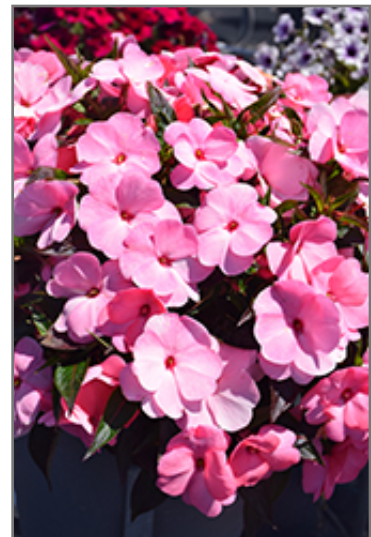

Super Sonic Pastel Pink New Guinea Impatiens flowers
Photo courtesy of NetPS Plant Finder

Super Sonic Pastel Pink New Guinea Impatiens flowers
Photo courtesy of NetPS Plant Finder