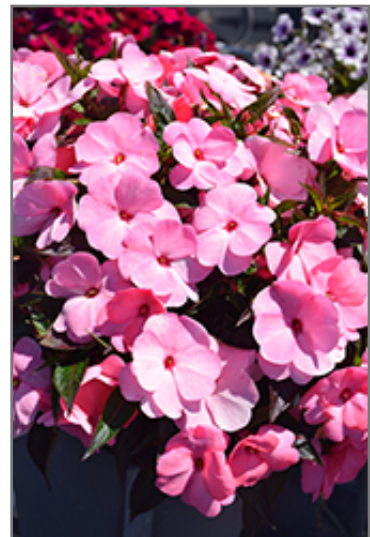

Super Sonic Pastel Pink New Guinea Impatiens flowers
Photo courtesy of NetPS Plant Finder

Super Sonic Pastel Pink New Guinea Impatiens flowers
Photo courtesy of NetPS Plant Finder