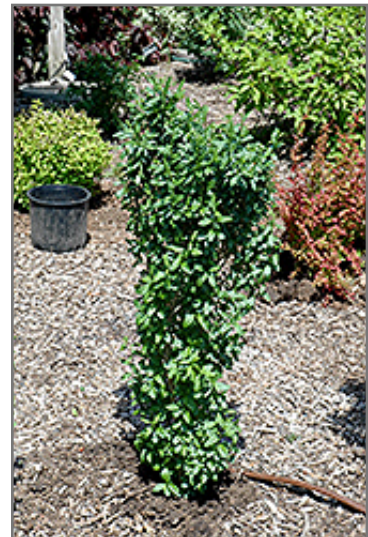

California Privet foliage
Photo courtesy of NetPS Plant Finder

California Privet
Photo courtesy of NetPS Plant Finder