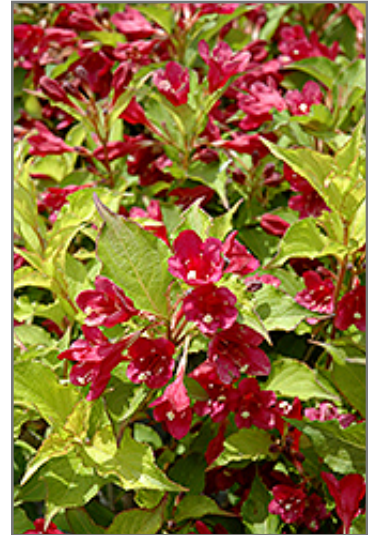

Ghost® Weigela*
Weigela florida 'Carlton'

Height: 4 feet

Spread: 4 feet

Sunlight: ○

Hardiness Zone: 4a

Description:

This is one interesting weigela; forms a mounded shrub with foliage that starts out green then turns an iridescent butter yellow, finishing almost greenish-white in fall; long blooming ruby red trumpet-shaped flowers attract hummingbirds

Ornamental Features

Ghost Weigela features showy clusters of ruby-red trumpet-shaped flowers with creamy white anthers along the branches from late spring to mid fall. It has attractive buttery yellow deciduous foliage which emerges light green in spring. The pointy leaves are highly ornamental and turn an outstanding white in the fall. The smooth gray bark and brick red branches add an interesting dimension to the landscape.

Landscape Attributes

Ghost Weigela is a dense multi-stemmed deciduous shrub with a mounded form. Its relatively fine texture sets it apart from other landscape plants with less refined foliage.

This shrub will require occasional maintenance and upkeep, and should only be pruned after flowering to avoid removing any of the current season's flowers. It is a good choice for attracting hummingbirds to your yard. It has no significant negative characteristics.

Ghost Weigela is recommended for the following landscape applications;

Ghost Weigela flowers
Photo courtesy of NetPS Plant Finder